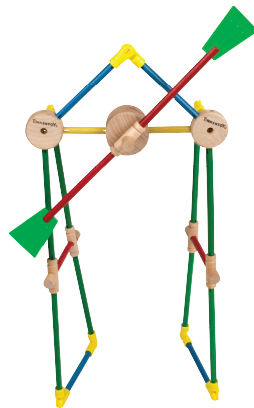

Airplane

Helicopter

Windmill

46 PIECE STARTER SET

Product and colors may vary.
© 2006 Hasbro. All Rights Reserved.
TM & ® denote U.S. Trademarks.
01531/54811/54809 P/N 657448000

**BUILD
BIG
FAST!**

Thank you for purchasing this TINKERTOY construction set. You and your children will enjoy the same creative play that millions have appreciated since 1913! For even larger structures, combine this set with other sets – the only limit to what you can build is your imagination!

WARNING:

CHOKING HAZARD-Small parts.
Not for children under 3 years.

AGE 3+

Airplane

Race Car

Tank

Working Elevator

Robot

102 PIECE JUMBO BUILDER SET

Guitar,
Microphone/
Stand

Monorail

Tractor/Cart

Space Shuttle

Swing Set

66 PIECE JUNIOR BUILDER SET